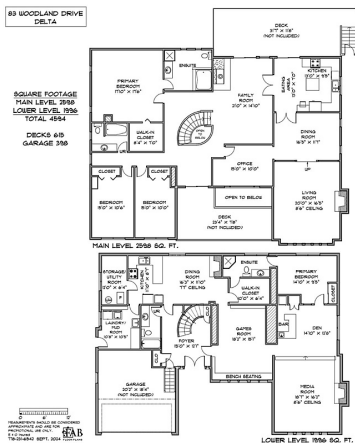

83 Woodland Drive, Delta

$1,790,000

Nestled in the prestigious community of The Terrace in upper Tsawwassen, this remarkable 4 bedroom home offers sweeping, unobstructed views of Boundary Bay and the North Shore Mountains. With over 4,500 sqft of living space, it's perfect for families, with large rooms throughout, ideal for both everyday living and entertaining. The lower level includes a massive media room, games room, and an inlaw suite, perfect for multi-generational living or guest accommodations. Sunlit and thoughtfully designed, every room exudes warmth and comfort. Just minutes from Point Roberts, Deifembaker Park, and local beaches, this home promises a lifestyle of luxury and tranquility in sunny Tsawwassen. Don't miss your chance to make this dream home yours!

KEY INFORMATION

MLS® R2933418

Residential Detached

Tsawwassen East

4 Bedrooms

4 Bathrooms

4,594 SF

7,997 SF Lot

FEATURES

Year Built: 1981

Listed By: RE/MAX Performance Realty

rennie