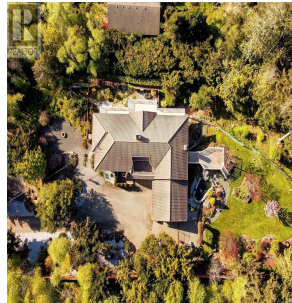

2114 Otter Ridge Dr, Sooke

\$1,499,900

Multi Generational Home - quiet serene Sooke.Suite is vacant Nestled on a serene 1.24-acre parcel of land, this exquisite home offers a haven of tranquility with mesmerizing ocean vistas at every turn. Imagine waking up- savouring your morning coffee while gazing out from the kitchen window onto the vast expanse of azure waters. Step outside onto the expansive decks enveloping the home, where sunlight dances upon your skin and panoramic views of the ocean unfold before your eyes. This secluded oasis beckons those in search of a harmonious blend of natural beauty and modern comfort. Wander through the landscaped grounds, where a tranquil fish pond, lush garden beds, and a cozy fire pit invite moments of connection and relaxation. With ample space for pets and children to roam freely, this idyllic retreat promises endless opportunities for exploration and play. The home itself is a testament to understated luxury, boasting a spacious layout perfect for family living and entertaining alike. A separate 2-bedroom suite, complete with its own garden area and private entrance, offers flexibility and convenience for guests or extended family members. Gather in the expansive recreation room, adorned with a wood-burning fireplace, for unforgettable evenings of laughter and camaraderie. On the main level, a generous kitchen and dining area provide the perfect backdrop for culinary adventures & intimate gatherings, while a cozy office/den offers a quiet space for work or reflection. Each level features its own laundry facilities, ensuring convenience & ease of living. Retreat to the primary bedroom, where access to the deck invites you to unwind amidst breathtaking ocean views. Indulge in a spa-like bath, soaking away the stresses of the day in a luxurious tub. From the charming courtyard that welcomes you home to the proximity to Sooke Village, just a short 10-minute drive away, this enchanting property on Vancouver Island is more...