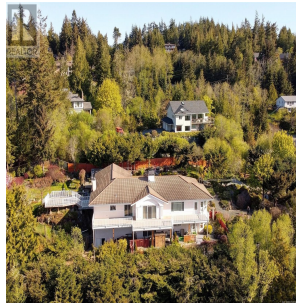

2114 Otter Ridge Dr, Sooke

\$1,499,900

Multi Generational Home - quiet serene Sooke.Suite is vacant Nestled on a serene 1.24-acre parcel of land, this exquisite home offers a haven of tranquility with mesmerizing ocean vistas at every turn. Imagine waking up- savouring your morning coffee while gazing out from the kitchen window onto the vast expanse of azure waters. Step outside onto the expansive decks enveloping the home, where sunlight dances upon your skin and panoramic views of the ocean unfold before your eyes. This secluded oasis beckons those in search of a harmonious blend of natural beauty and modern comfort. Wander through the landscaped grounds, where a tranquil fish pond, lush garden beds, and a cozy fire pit invite moments of connection and relaxation. With ample space for pets and children to roam freely, this idyllic retreat promises endless opportunities for exploration and play. The home itself is a testament to understated luxury, boasting a spacious layout perfect for family living and entertaining alike. A separate 2-bedroom suite, complete with its own garden area and private entrance, offers flexibility and convenience for guests or extended family members. Gather in the expansive recreation room, adorned with a wood-burning fireplace, for unforgettable evenings of laughter and camaraderie. On the main level, a generous kitchen and dining area provide the perfect backdrop for culinary adventures & intimate gatherings, while a cozy office/den offers a quiet space for work or reflection. Each level features its own laundry facilities, ensuring convenience & ease of living. Retreat to the primary bedroom, where access to the deck invites you to unwind amidst breathtaking ocean views. Indulge in a spa-like bath, soaking away the stresses of the day in a luxurious tub. From the charming courtyard that welcomes you home to the proximity to Sooke Village, just a short 10-minute drive away, this enchanting property on Vancouver Island is more...