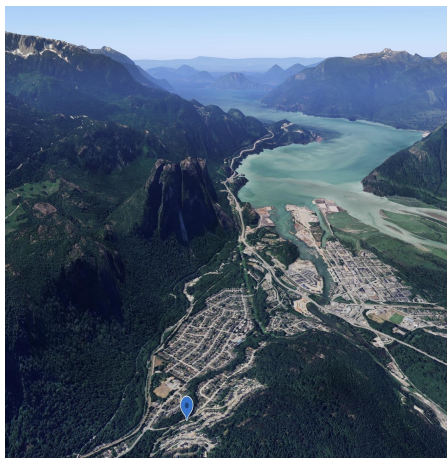

2240 Wind Sail Place, Squamish

\$1,120,000

Experience the idyllic blend of natural beauty and modern amenities in this exclusive cul-de-sac property. Nestled in a serene neighbourhood with breathtaking views of the Squamish Chief, this vacant land offers endless possibilities for customization. The area is surrounded by lush greenery and is just a stone's throw away from some of the best mountain bike trails in the region. You can design and build your own dream home, incorporating all the features and amenities that you desire. This rare find is ideal for those who enjoy world class climbing, hiking & mountain biking. Don't miss out on this once-in-a-lifetime opportunity to own a piece of paradise. Contact us today and schedule a viewing to start experiencing the tranquility and natural beauty of this incredible property.

FEATURES

Views: Coastal Mountains and Sq Chief

Listed By: Macdonald Realty

rennie