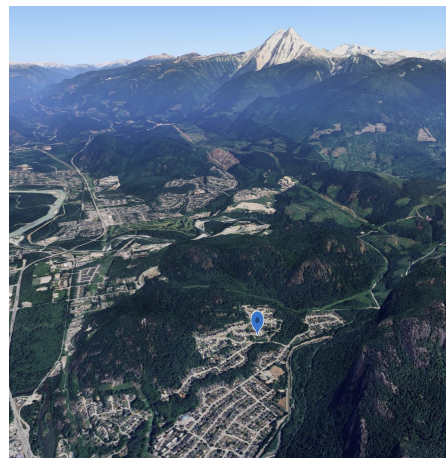

2240 Wind Sail Place, Squamish

\$1,120,000

Experience the idyllic blend of natural beauty and modern amenities in this exclusive cul-de-sac property. Nestled in a serene neighbourhood with breathtaking views of the Squamish Chief, this vacant land offers endless possibilities for customization. The area is surrounded by lush greenery and is just a stone's throw away from some of the best mountain bike trails in the region. You can design and build your own dream home, incorporating all the features and amenities that you desire. This rare find is ideal for those who enjoy world class climbing, hiking & mountain biking. Don't miss out on this once-in-a-lifetime opportunity to own a piece of paradise. Contact us today and schedule a viewing to start experiencing the tranquility and natural beauty of this incredible property.

FEATURES

Views: Coastal Mountains and Sq Chief

Listed By: Macdonald Realty

rennie