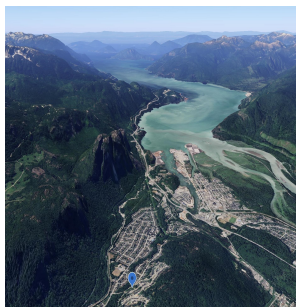

2240 Wind Sail Place, Squamish

\$1,120,000

Experience the idyllic blend of natural beauty and modern amenities in this exclusive cul-de-sac property. Nestled in a serene neighbourhood with breathtaking views of the Squamish Chief, this vacant land offers endless possibilities for customization. The area is surrounded by lush greenery and is just a stone's throw away from some of the best mountain bike trails in the region. You can design and build your own dream home, incorporating all the features and amenities that you desire. This rare find is ideal for those who enjoy world class climbing, hiking & mountain biking. Don't miss out on this once-in-a-lifetime opportunity to own a piece of paradise. Contact us today and schedule a viewing to start experiencing the tranquility and natural beauty of this incredible property.

FEATURES

Views: Coastal Mountains and Sq Chief

Listed By: Macdonald Realty

rennie