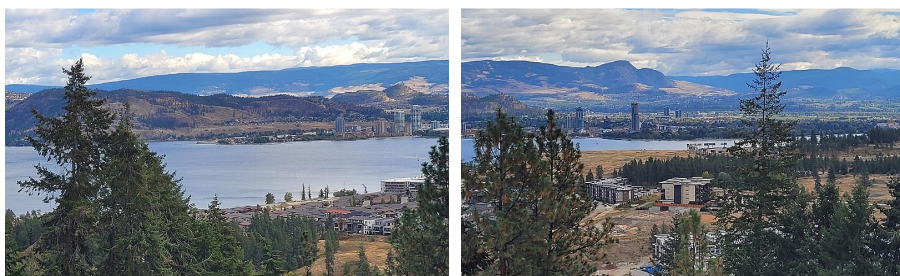

1712 Scott Crescent, West Kelowna

$498,888

Bring your own builder, and take advantage of the huge views! Located in the prestigious Diamond View estates, this .36 acre lot offers commanding views of Okanagan Lake and downtown Kelowna. Detailed house plans specific to the lot are available with purchase. (id:56120)

KEY INFORMATION

MLS® 10325620

Land Only

West Kelowna Estates / Rose Valley

0 Bedrooms

0 Bathrooms

0 SF

15,681 SF Lot

FEATURES

Listed By: Royal LePage Kelowna

rennie