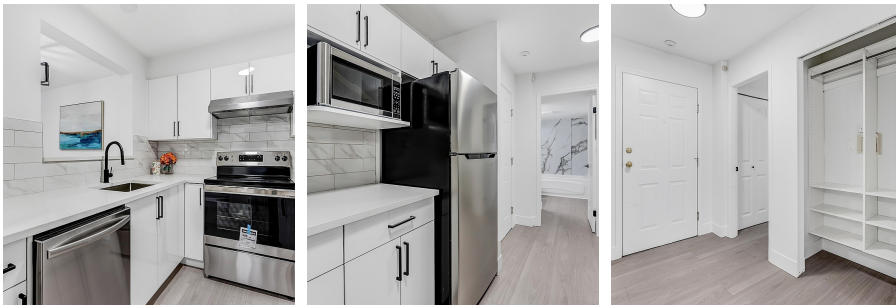

FEATURES

Year Built: 1996

Listed By: eXp Realty