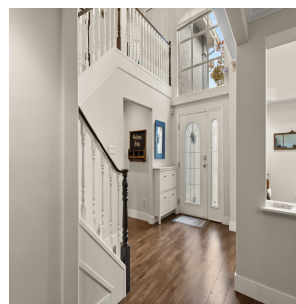

1836 Golf Club Drive, Delta

$1,749,900

Welcome to Imperial Village, walk to Tsawwassen Springs Golf Course, Tsawwassen Mills/Commons and Southpointe Academy. This 5-bedroom, 3-bath family home with vaulted ceilings and a spacious floor plan, welcomes patio entertaining on a South facing private yard with a relaxing hot tub for cool evenings and loads of sunshine during the warm days. Significant updates in this home include: 2023 radiant floor heating with new heat pump, air conditioning, Navien Hot Water on demand, 2022 central vac, hot tub, 2018 engineered hardwood, 2017 exquisite ensuite. Extensive Smart home luxury plus EV technology is ready for your vehicle charger. Experience a lifestyle where every element is designed for comfort and enjoyment in this perfect family and entertainers retreat. Open House Sun 2-4pm

KEY INFORMATION

MLS® R2935309

Residential Detached

Cliff Drive

5 Bedrooms

3 Bathrooms

2,714 SF

4,951 SF Lot

FEATURES

Year Built: 1992

Views: NORTH SHORE MOUNTAINS

Listed By: Sutton Group Seafair Realty

rennie