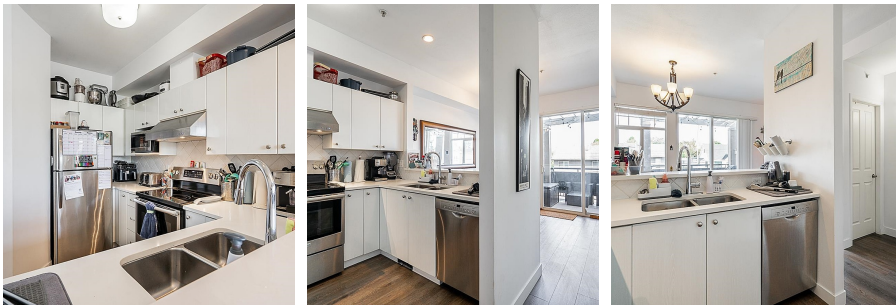

FEATURES

Year Built: 2004
Listed By: Sutton Premier Realty