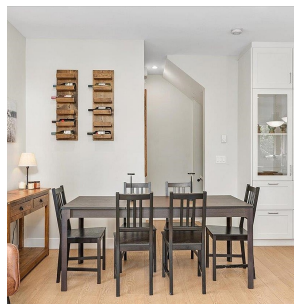

Brandon Blue PREC*

604.999.7792

bblue@rennie.com

rennie.com/brandonblue

rennie