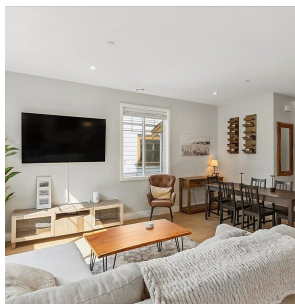

Brandon Blue PREC*

604.999.7792

bblue@rennie.com

rennie.com/brandonblue

rennie