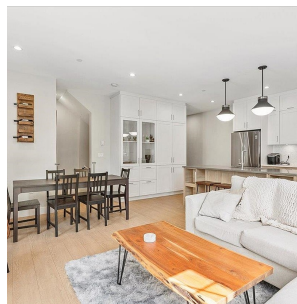

Brandon Blue PREC*

604.999.7792

bblue@rennie.com

rennie.com/brandonblue

rennie