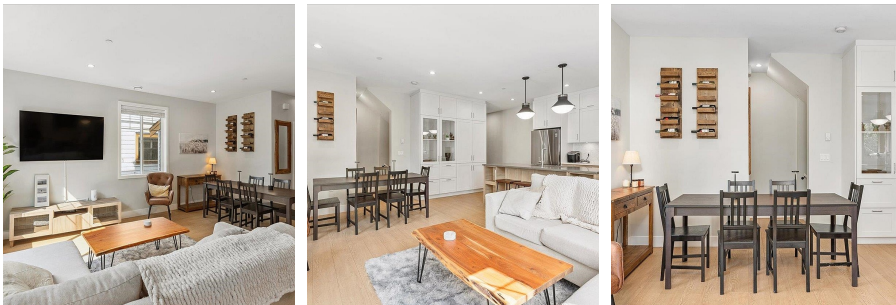

FEATURES

Year Built: 2021

Listed By: Oracle Realty Ltd.