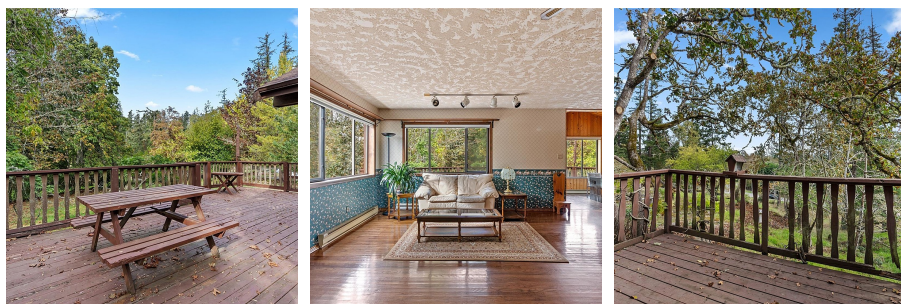

FEATURES

Year Built: 1980

Listed By: Macdonald Realty Victoria