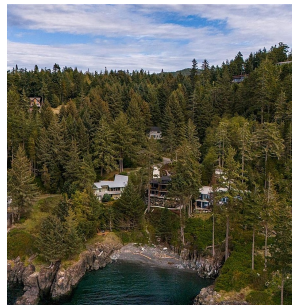

1155 Silver Spray Dr, Sooke

$1,150,000

Nestled within the exclusive Silver Spray area of custom luxury homes is 1155 Silver Spray; a 4-bed, 3-bath residence with high-end finishings and sweeping views of the Olympic Mountains/Juan de Fuca Strait. Premium quartz counters/backsplash, wood cabinets, engineered hardwood, and heated tile bathrooms are showcased. Nearly every room features stunning ocean/forest vistas, connecting seamlessly with the surrounding natural beauty. This home is perfect for outdoor enthusiasts, with East Sooke Regional Park and its extensive network of hiking trails just a few minutes walk away. The nearby SookePoint Resort offers additional recreation options, from kayaking, wildlife viewing, and soon-to-be cafes, tennis courts, etc. For those seeking tranquility, the home's proximity to secluded beaches provides peaceful spots for walks along the coast. Despite the serene environment, you're only a 40-minute drive from the amenities of Victoria, ensuring convenience alongside coastal charm. (id:56120)

KEY INFORMATION

MLS® 978592

Residential Detached

Silver Spray

4 Bedrooms

3 Bathrooms

2,797 SF

17,424 SF Lot

FEATURES

Year Built: 2023

Listed By: The Agency

rennie