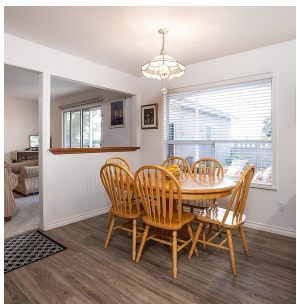

6585 Holly Park Drive, Delta

$1,749,000

Welcome to your dream home & New Roof! Move-in ready 5 bed, 3 bath, upstairs flex room used as 6th bedrm. Sprial front entrance staircase + 2nd staircase off laundry room to the upstairs floor. Located in a desirable neighbourhood close to schools, parks, shopping, hwy access, & transit. Step inside & be greeted by an open-concept floorplan that blends the living, dining, and kitchen areas, making it ideal for entertaining. Landscaped grounds both front and back. The inviting backyard is perfect for entertaining or relaxing in your garden oasis while overlooking the expansive greenspace. Backyard also features 325 sq ft detached garage with room for RV parking & EV charging. Book a private viewing today, easy to show! OPEN HOUSE SAT NOV 9 & 10 - 2:00-4:00

KEY INFORMATION

MLS® R2935963

Residential Detached

Holly

5 Bedrooms

3 Bathrooms

3,341 SF

7,590 SF Lot

FEATURES

Year Built: 1989

Listed By: RE/MAX City Realty

rennie