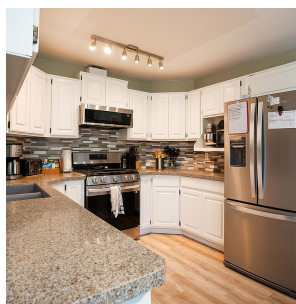

101 9781 148a Street, Surrey

$849,000

Welcome to your new home. End unit rancher located in the 55+ gated community of Chelsea Gate. Fantastic one level living close to parks, Guildford town centre & many shops and amenities. One of the best locations in the complex. 2 Bedrooms and 2 Bathrooms. Functional floorplan for easy living. Entertainers delight with access to your backyard and patio from the dining room sliding doors. Kitchen has newer granite counters, 3 year old stove, 2 year old fridge, new microwave hood fan, flooring & lighting. Tons of natural light with windows on three sides and only one neighbour. New Skylights in the bathrooms. 4 year old Furnace. Poly B has been removed. Sitting on a crawl space. Regularly maintained gas fireplace. This is a fantastic home to downsize to with no stairs.

KEY INFORMATION

MLS® R2935925

Residential Attached

Guildford

2 Bedrooms

2 Bathrooms

1,405 SF

FEATURES

Year Built: 1987

Listed By: Sutton Group Seafair Realty

rennie