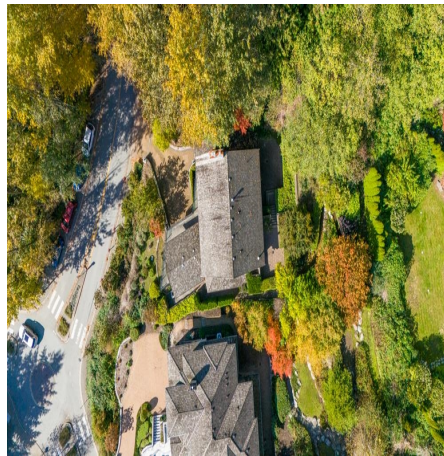

2611 Chelsea Court, West Vancouver

$4,988,000

Meticulously maintained West Coast contemporary home in Chelsea Park neighbourhood! Designed by Architect David Poskitt with timeless nature views of ocean and the Gulf Islands. Huge primary bedroom with spa-like bath & full-size walk-in closet. Ensuites in all 4 bedrooms. Interior designed by Architectural Design Group with custom cabinetry/millwork, hardwoods, and towering windows. Walking distance to the prestigious Collingwood Private School & few minutes drive to Mulgrave Private School and West Vancouver Secondary! Unique offering in Chelsea Park!

KEY INFORMATION

MLS® R2936277

Residential Detached

Chelsea Park

4 Bedrooms

4 Bathrooms

5,050 SF

13,491 SF Lot

FEATURES

Year Built: 2008

Listed By: Dracco Pacific Realty

rennie