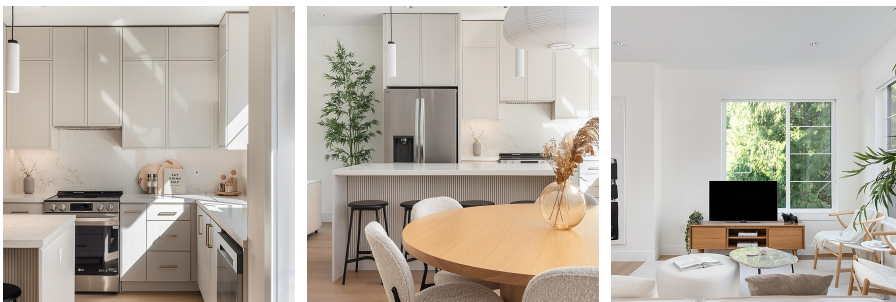

FEATURES

Year Built: 2024

Listed By: Royal LePage West Real Estate Services