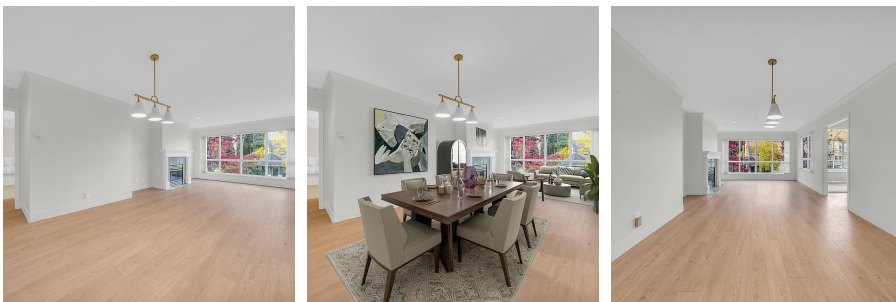

FEATURES

Year Built: 1994

Views: Over Highland Park

Listed By: Royal LePage Sussex