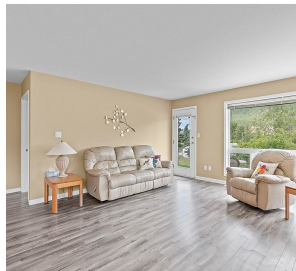

2675 Pine Avenue Unit# 2, Lumby

$399,900

Lovely 2 Bedroom home located at 'The Villas', a well-maintained- 55+ community offering a carefree lifestyle and breathtaking views of the Monashee Mountains in Lumby. This charming rancher features a spacious Primary Bedroom with an ensuite and ample closet space, as well as a second bedroom for guests. The well-designed kitchen includes a cozy breakfast nook. Enjoy the picturesque views from the patio. Small pets are welcome with restrictions, and low monthly strata fees make this community even more appealing. RV storage is on a first-come, first-served basis. Cedar Ridge park is nearby, offering a serene escape, while the Salmon Trail beckons with its scenic beauty and fenced dog park. An easy walk or drive to town. Don't miss out on this incredible opportunity! (id:56120)

KEY INFORMATION

MLS® 10325872

Residential Attached

Lumby

2 Bedrooms

2 Bathrooms

1,036 SF

FEATURES

Year Built: 1993

Listed By: Royal LePage Downtown Realty

rennie