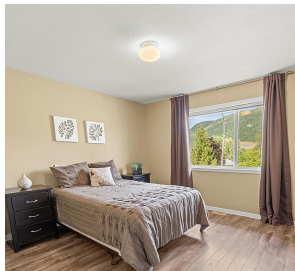

2675 Pine Avenue Unit# 2, Lumby

$399,900

Lovely 2 Bedroom home located at 'The Villas', a well-maintained- 55+ community offering a carefree lifestyle and breathtaking views of the Monashee Mountains in Lumby. This charming rancher features a spacious Primary Bedroom with an ensuite and ample closet space, as well as a second bedroom for guests. The well-designed kitchen includes a cozy breakfast nook. Enjoy the picturesque views from the patio. Small pets are welcome with restrictions, and low monthly strata fees make this community even more appealing. RV storage is on a first-come, first-served basis. Cedar Ridge park is nearby, offering a serene escape, while the Salmon Trail beckons with its scenic beauty and fenced dog park. An easy walk or drive to town. Don't miss out on this incredible opportunity! (id:56120)

KEY INFORMATION

MLS® 10325872

Residential Attached

Lumby

2 Bedrooms

2 Bathrooms

1,036 SF

FEATURES

Year Built: 1993

Listed By: Royal LePage Downtown Realty

rennie