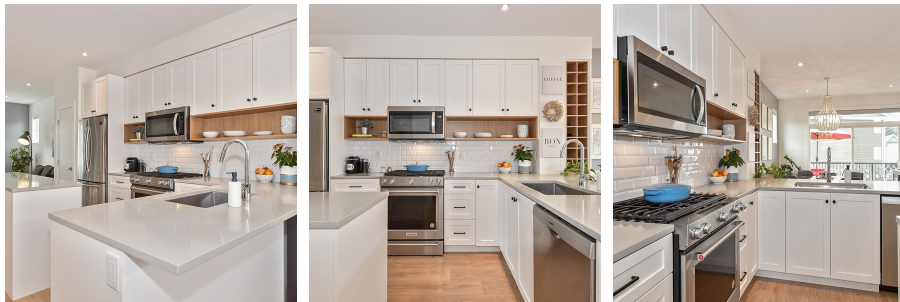

FEATURES

Year Built: 2018

Listed By: Royal LePage Little Oak Realty