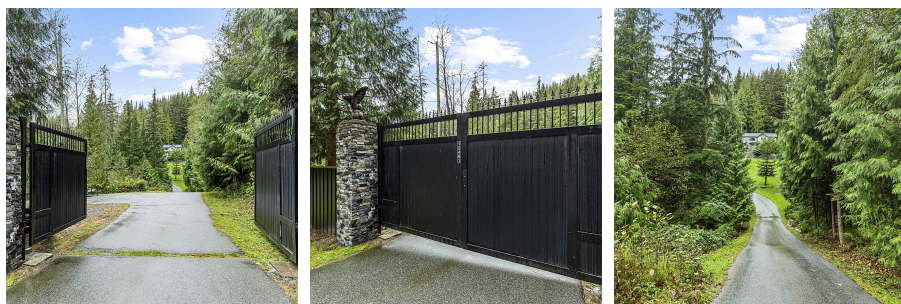

FEATURES

Year Built: 2005

Views: LUSH FOREST

Listed By: Macdonald Realty