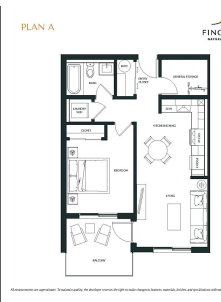

305 1055 Raven Drive, Squamish

$534,900

Welcome to The Levette at Finch Drive, by respected local developer-builder Diamond Head Development. This boutique collection of one, two, and three bedroom condos is inspired by nature. The Levette is situated at the foot of a forested hillside on Raven Drive that connects seamlessly with forests and trails. Designed with thoughtful, modern interiors and located minutes away from all that Squamish has to offer. This efficient one bedroom Plan A home offers two designer colour schemes to choose from, and a sleek stainless steel appliance package. Located on the quiet East side of the building overlooking a forested hillside, this home offers tranquil privacy and morning sunshine.

KEY INFORMATION

MLS® R2937326

Residential Attached

Brennan Center

1 Bedroom

1 Bathroom

624 SF

$294.65 Maintenance Fees

FEATURES

Year Built: 2026

Listed By: DHD Realty

rennie