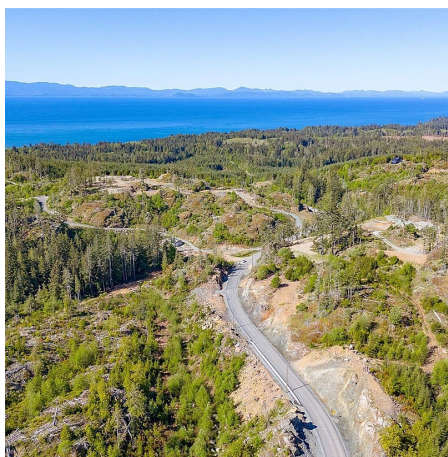

Lot 15 Clark Rd, Sooke

$690,000

Properties are Registered!! Welcome to Banner Heights, Sooke's newest large acreage subdivision where a 10+/- acre parcel of land awaits your dream home. Drilled wells are already in place (Lot 15 produces 2.5 US GPM), hydro connection at the property line, and approved septic sites. Forestry Zone - AF allows a single-family dwelling and one additional secondary suite or one detached accessory suite. Choose your ideal building site amidst the sprawling landscape, each offering breathtaking views of the surrounding scenery. The possibilities are endless whether you envision a cozy retreat or a grand estate. Located within a short stroll to world-renowned hiking, beaches, fishing, and surfing and approximately 10 minutes from Sooke's Town Core, Schools, and bus route. Call to book your private viewing today! (id:56120)

KEY INFORMATION

MLS® 979055

Land Only

Sooke Lake

0 Bedrooms

0 Bathrooms

0 SF

431,680 SF Lot

FEATURES

Listed By: Maxxam Realty Ltd.

rennie