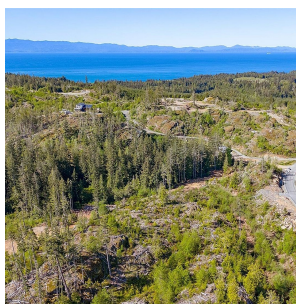

Lot 15 Clark Rd, Sooke

$690,000

Properties are Registered!! Welcome to Banner Heights, Sooke's newest large acreage subdivision where a 10+/- acre parcel of land awaits your dream home. Drilled wells are already in place (Lot 15 produces 2.5 US GPM), hydro connection at the property line, and approved septic sites. Forestry Zone - AF allows a single-family dwelling and one additional secondary suite or one detached accessory suite. Choose your ideal building site amidst the sprawling landscape, each offering breathtaking views of the surrounding scenery. The possibilities are endless whether you envision a cozy retreat or a grand estate. Located within a short stroll to world-renowned hiking, beaches, fishing, and surfing and approximately 10 minutes from Sooke's Town Core, Schools, and bus route. Call to book your private viewing today! (id:56120)

KEY INFORMATION

MLS® 979055

Land Only

Sooke Lake

0 Bedrooms

0 Bathrooms

0 SF

431,680 SF Lot

FEATURES

Listed By: Maxxam Realty Ltd.

rennie