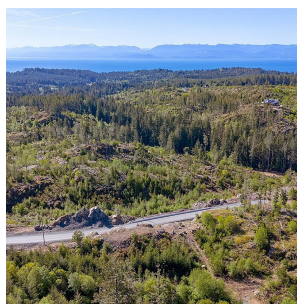

Lot 15 Clark Rd, Sooke

$690,000

Properties are Registered!! Welcome to Banner Heights, Sooke's newest large acreage subdivision where a 10+/- acre parcel of land awaits your dream home. Drilled wells are already in place (Lot 15 produces 2.5 US GPM), hydro connection at the property line, and approved septic sites. Forestry Zone - AF allows a single-family dwelling and one additional secondary suite or one detached accessory suite. Choose your ideal building site amidst the sprawling landscape, each offering breathtaking views of the surrounding scenery. The possibilities are endless whether you envision a cozy retreat or a grand estate. Located within a short stroll to world-renowned hiking, beaches, fishing, and surfing and approximately 10 minutes from Sooke's Town Core, Schools, and bus route. Call to book your private viewing today! (id:56120)

KEY INFORMATION

MLS® 979055

Land Only

Sooke Lake

0 Bedrooms

0 Bathrooms

0 SF

431,680 SF Lot

FEATURES

Listed By: Maxxam Realty Ltd.

rennie