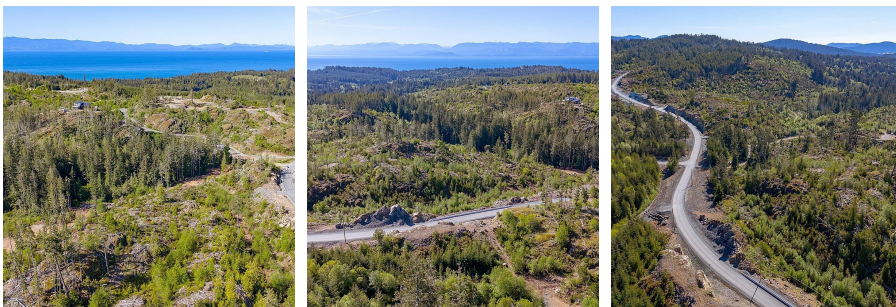

Lot 15 Clark Rd, Sooke

\$690,000

Properties are Registered!! Welcome to Banner Heights, Sooke's newest large acreage subdivision where a 10+/- acre parcel of land awaits your dream home. Drilled wells are already in place (Lot 15 produces approximately 2.5 US GPM), hydro connection at the property line, and approved septic sites. Forestry Zone - AF allows a single-family dwelling and one additional secondary suite or one detached accessory suite. Choose your ideal building site amidst the sprawling landscape, each offering breathtaking views of the surrounding scenery. The possibilities are endless whether you envision a cozy retreat or a grand estate. Located within a short stroll to world-renowned hiking, beaches, fishing, and surfing and approximately 10 minutes from Sooke's Town Core, Schools, and bus route. Call to book your private viewing today! (id:56120)