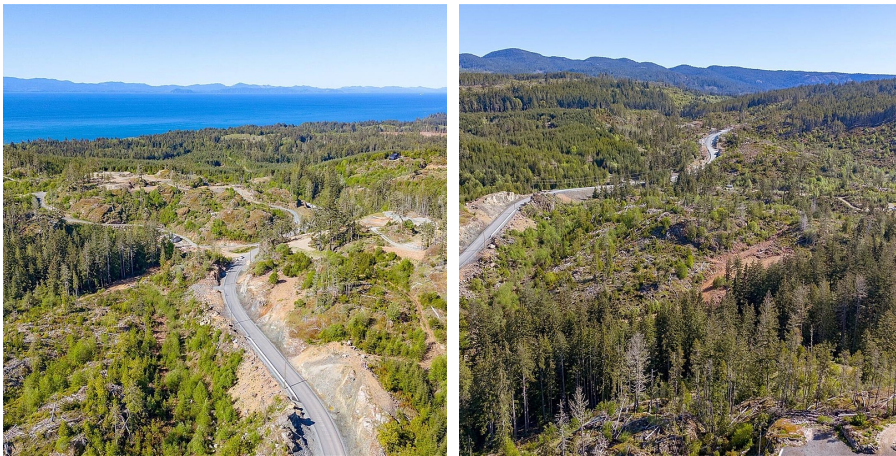

Lot 15 Clark Rd, Sooke

\$690,000

Properties are Registered!! Welcome to Banner Heights, Sooke's newest large acreage subdivision where a 10+/- acre parcel of land awaits your dream home. Drilled wells are already in place (Lot 15 produces approximately 2.5 US GPM), hydro connection at the property line, and approved septic sites. Forestry Zone - AF allows a single-family dwelling and one additional secondary suite or one detached accessory suite. Choose your ideal building site amidst the sprawling landscape, each offering breathtaking views of the surrounding scenery. The possibilities are endless whether you envision a cozy retreat or a grand estate. Located within a short stroll to world-renowned hiking, beaches, fishing, and surfing and approximately 10 minutes from Sooke's Town Core, Schools, and bus route. Call to book your private viewing today! (id:56120)