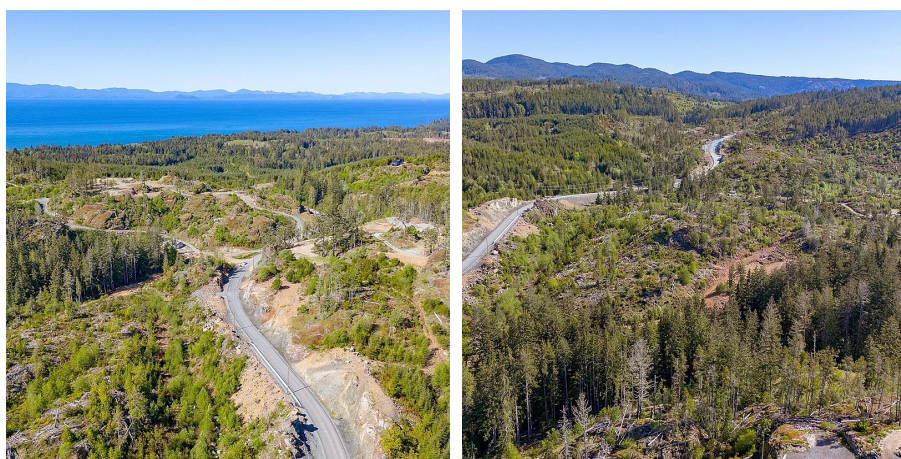

FEATURES

Listed By: Maxxam Realty Ltd.