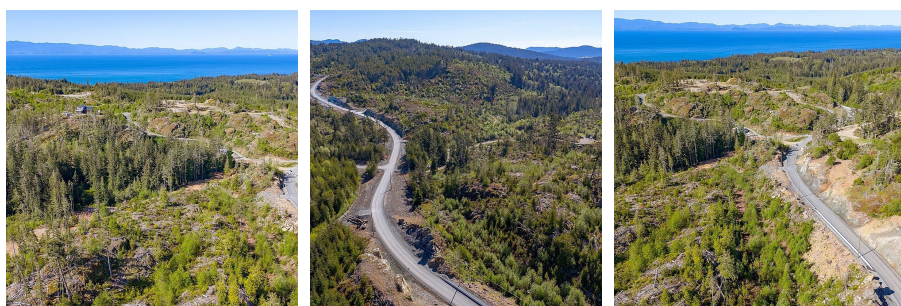

FEATURES

Listed By: Maxxam Realty Ltd.