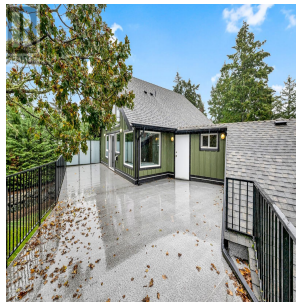

592 Cheryl Pl, Highlands

\$1,599,900

Discover the perfect sanctuary for your family in this beautifully updated and meticulously maintained executive residence. Nestled on a masterfully landscaped lot, this home offers views of Olympic and Bear Mnt, with glimpses of the ocean that create an idyllic backdrop for everyday life. As you enter through the solid 4-light edge grain fir door, you're greeted by a bright, 18-foot tiled entry that sets the tone for the stunning interior. The main living area is awash with natural light, featuring picture windows and gleaming Cherry hardwood floors that exude warmth and elegance. Imagine hosting gatherings in the expansive living room, complete with a wall of windows and a cozy wood pellet stove that adds a touch of charm. The ample dining area, also graced by a wall of windows, seamlessly connects to an 1800 square foot partly covered deck—perfect for alfresco dining and entertaining. The gourmet kitchen is a chef's dream, w/granite counters, a spacious island, SS appliances, all while opening up to the wrap-around deck for effortless outdoor living. Retreat to the main level primary BDRM, which offers direct access to the deck, or ascend to the upper-level sanctuary. Here, you'll find an opulent ensuite w/ a luxurious 2-person jetted tub, a separate glass & tile shower with dual heads, a gas fireplace, and a French door leading to a private, expansive deck—your personal oasis. The media room, adorned with vaulted ceilings and equipped with 3 ceiling fans, is wired for sound, creating an ideal space for movie nights and gatherings. The double garage includes a solid built-in workbench, 220A power, and ample storage for RV or boat, practicality meets elegance. This lovely home is just steps away from scenic hiking trails and tranquil lakes, while being a short drive to Millstream Village and Westshore Centre. Plus, you're only 25 minutes from the vibrant downtown Victoria. Embrace the serene lifestyle you've always dreamed of at Heavenly Highlands...