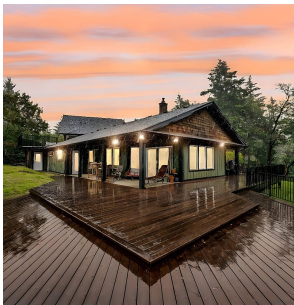

# 592 Cheryl Pl, Highlands

\$1,399,900

Discover the perfect sanctuary for your family in this beautifully updated and meticulously maintained executive residence. Nestled on a masterfully landscaped lot, this home offers views of Olympic and Bear Mnt, with glimpses of the ocean that create an idyllic backdrop for everyday life. As you enter through the solid 4-light edge grain fir door, you're greeted by a bright, 18-foot tiled entry that sets the tone for the stunning interior. The main living area is awash with natural light, featuring picture windows and gleaming Cherry hardwood floors that exude warmth and elegance. Imagine hosting gatherings in the expansive living room, complete with a wall of windows and a cozy wood pellet stove that adds a touch of charm. The ample dining area, also graced by a wall of windows, seamlessly connects to an 1800 square foot partly covered deck—perfect for alfresco dining and entertaining. The gourmet kitchen is a chef's dream, w/granite counters, a spacious island, SS appliances, all while opening up to the wrap-around deck for effortless outdoor living. Retreat to the main level primary BDRM, which offers direct access to the deck, or ascend to the upper-level sanctuary. Here, you'll find an opulent ensuite w/ a luxurious 2-person jetted tub, a separate glass & tile shower with dual heads, a gas fireplace, and a French door leading to a private, expansive deck—your personal oasis. The media room, adorned with vaulted ceilings and equipped with 3 ceiling fans, is wired for sound, creating an ideal space for movie nights and gatherings. The double garage includes a solid built-in workbench, 220A power, and ample storage for RV or boat, practicality meets elegance. This lovely home is just steps away from scenic hiking trails and tranquil lakes, while being a short drive to Millstream Village and Westshore Centre. Plus, you're only 25 minutes from the vibrant downtown Victoria. Embrace the serene lifestyle you've always dreamed of at Heavenly Highlands...