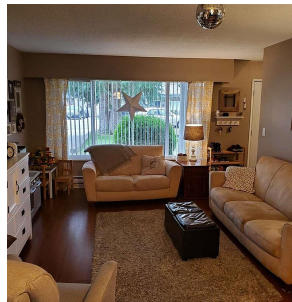

5733- 5735 Crescent Drive, Delta

$1,999,000

Welcome to 5733-5735 Crescent Dr, a versatile property minutes from Ladner Village. This spacious duplex, set on a generous 10,764 sqft lot, offers two units each with 3 bedrooms and 2 bathrooms, perfect for extended family living, rental income, or investment potential. Located close to cozy Ladner Village, you'll be minutes from local shops, restaurants, and scenic riverfront trails, giving you a small-town charm with big city convenience nearby. Experience the ideal blend of comfort and community in this Ladner gem. This property is also ideal for investors/developers having already received 3rd reading approval to subdivide and build two homes.

KEY INFORMATION

MLS® R2937556

Multifamily

Hawthorne

6 Bedrooms

2 Bathrooms

2,132 SF

10,871 SF Lot

FEATURES

Year Built: 1968

Listed By: RE/MAX Real Estate Services

rennie