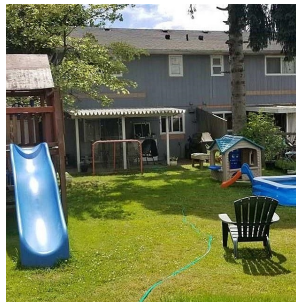

5733- 5735 Crescent Drive, Delta

$1,999,000

Welcome to 5733-5735 Crescent Dr, a versatile property minutes from Ladner Village. This spacious duplex, set on a generous 10,764 sqft lot, offers two units each with 3 bedrooms and 2 bathrooms, perfect for extended family living, rental income, or investment potential. Located close to cozy Ladner Village, you'll be minutes from local shops, restaurants, and scenic riverfront trails, giving you a small-town charm with big city convenience nearby. Experience the ideal blend of comfort and community in this Ladner gem. This property is also ideal for investors/developers having already received 3rd reading approval to subdivide and build two homes.

KEY INFORMATION

MLS® R2937556

Multifamily

Hawthorne

6 Bedrooms

2 Bathrooms

2,132 SF

10,871 SF Lot

FEATURES

Year Built: 1968

Listed By: RE/MAX Real Estate Services

rennie