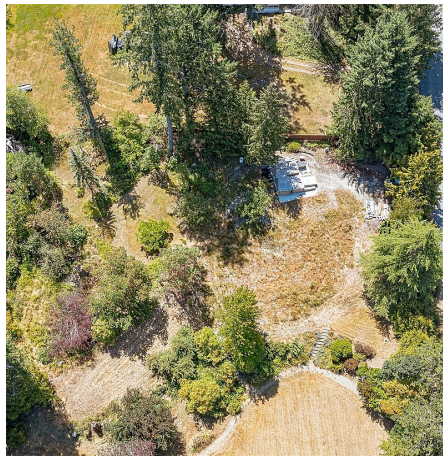

10915 Deep Cove Rd, North Saanich

$1,550,000

Welcome to 10915 Deep Cove Road, located in the highly coveted area of North Saanich (Deep Cove). This large lot of 1.14 acres is rare and zoned R2. Corner lot with a park-like setting and water views into the Bay. Close to beaches, hiking trails, and ocean access, minutes to the towns of Sidney and Brentwood. Call now for an opportunity to grab a piece of paradise close to world-class amenities (id:56120)

KEY INFORMATION

MLS® 979082

Land Only

Deep Cove

0 Bedrooms

0 Bathrooms

0 SF

49,658 SF Lot

FEATURES

Listed By: Pemberton Holmes Ltd - Sidney

rennie