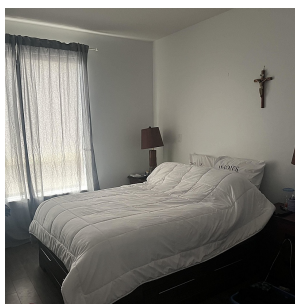

403 6011 No. 1 Road, Richmond

$899,000

Welcome to this incredibly rare corner penthouse unit 3 bed 2 bath + den, balcony located on the quiet side of the building. Trails, golf course, Olympic Oval and Airport nearby. Open concept layout with quiet, bright spaces with air conditioning for your comfort! Don't miss out on this opportunity - schedule your viewing today!

KEY INFORMATION

MLS® R2936295

Residential Attached

Terra Nova

3 Bedrooms

2 Bathrooms

1,171 SF

$703.41 Maintenance Fees

FEATURES

Year Built: 2014

Views: No

Listed By: YPA Your Property Agent

rennie