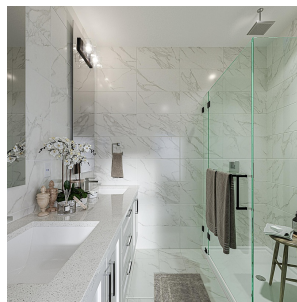

310 12109 223 Street, Maple Ridge

$694,900

Inspire - Maple Ridge is a community of innovative studio to 3-bedroom homes designed to Inspire and upscale your life. Luxurious and durable white quartz countertop, stainless steel under-mount sinks, imported Italian tile backsplash & quality stainless steel appliances. In the living areas, rich and tasteful crown moulding, high-quality laminate flooring & cozy carpeting in bedrooms. Amenities to be inspired by! Including a full-service gym complete with cardio + weightlifting equipment, a yoga studio, a social lounge with ping pong and foosball & rooftop patios. Contact our sales team to book your appointment now! Open house open daily (except Fridays) from 12-5PM at 22308 Dewdney Trunk Road, Maple Ridge.

KEY INFORMATION

MLS® R2938964

Residential Attached

West Central

3 Bedrooms

2 Bathrooms

940 SF

$348.13 Maintenance Fees

FEATURES

Year Built: 2027

Listed By: RE/MAX LIFESTYLES REALTY

rennie