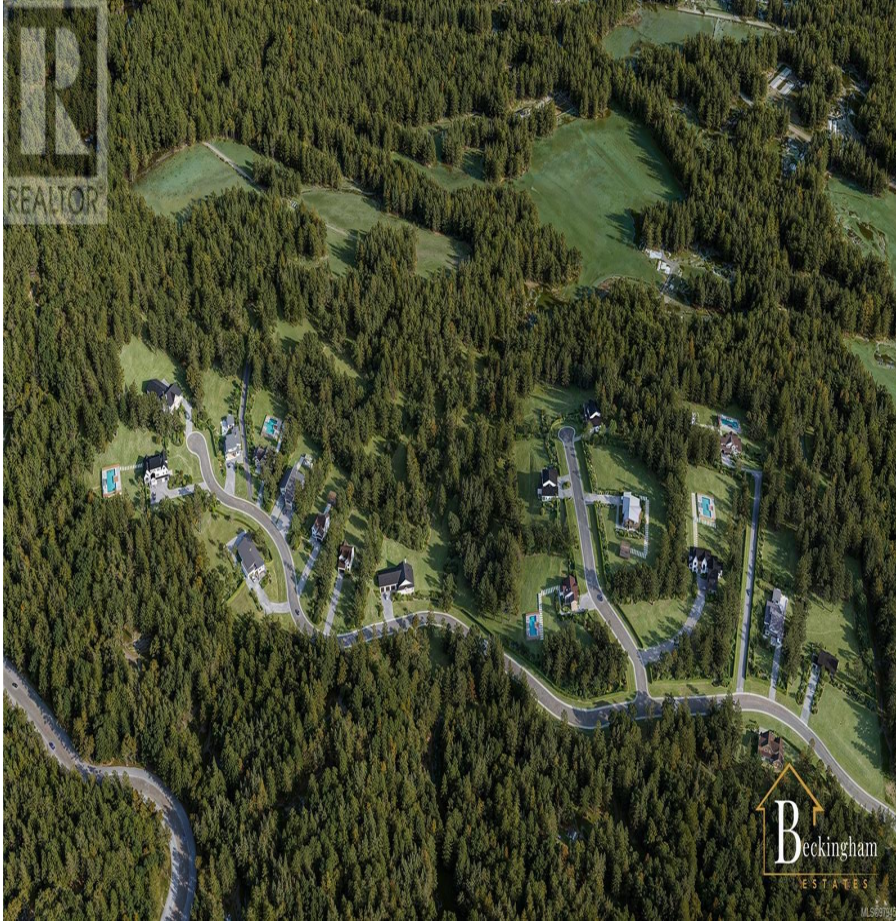

Lot 9 4696 Beckingham Rd, Metchosin

\$899,000

Bring your own builder and pick your dream lot. Welcome to Beckingham Estates. A boutique subdivision of 18 Fee Simple (no strata), rural lots in the Heart of Metchosin BC. Master planned by award winning LIDA Developments, this brand new subdivision features quiet no through roads in a picturesque, natural setting. Minutes from Metchosin town centre, Royal Bay shopping, Pedder Bay Marina, Matheson Lake, beach parks, golf, schools and more. Direct access to the Galloping Goose Trail. Several lots to choose from. A truly unique and rare offering. (id:56120)

KEY INFORMATION

MLS® 979457

Land Only

Kangaroo

0 Bedrooms

0 Bathrooms

0 SF

228,254 SF Lot