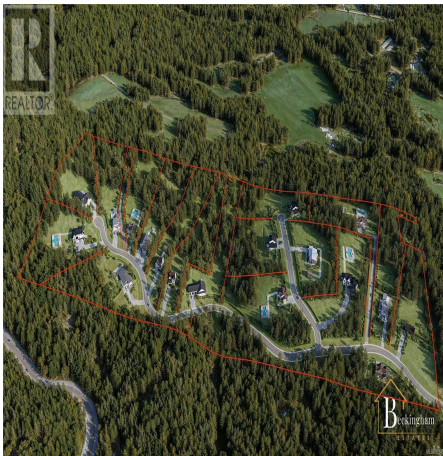

Lot 9 4696 Beckingham Rd, Metchosin

$899,000

Bring your own builder and pick your dream lot. Welcome to Beckingham Estates. A boutique subdivision of 18 Fee Simple (no strata), rural lots in the Heart of Metchosin BC. Master planned by award winning LIDA Developments, this brand new subdivision features quiet no through roads in a picturesque, natural setting. Minutes from Metchosin town centre, Royal Bay shopping, Pedder Bay Marina, Matheson Lake, beach parks, golf, schools and more. Direct access to the Galloping Goose Trail. Several lots to choose from. A truly unique and rare offering. (id:56120)

KEY INFORMATION

MLS® 979457

Land Only

Kangaroo

0 Bedrooms

0 Bathrooms

0 SF

228,254 SF Lot

FEATURES

Listed By: Team 3000 Realty Ltd

rennie