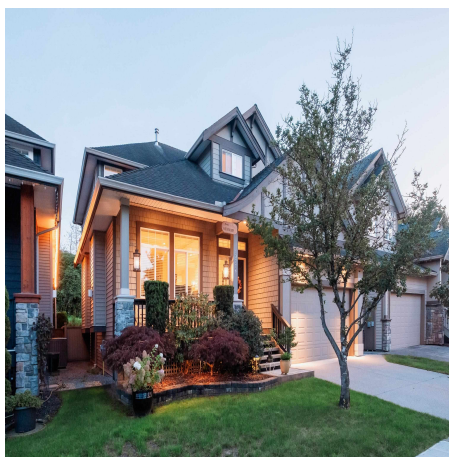

19778 Alouette Boulevard, Pitt Meadows

$1,499,999

BONSON LANDING | 2938 SQFT | 4 BED + DEN | 2.5 BATH | Proudly presenting this original owner, meticulous home featuring the largest floor plan available in Bonson Landing! The main floor features 9' ceilings, w/ formal dining, 2 living areas w/ fireplaces, updated laundry room, all with engineered hardwood & an open concept kitchen loaded w/ updated SS appliances by KitchenAid and Fisher Paykel. Upstairs has 4 spacious bedrooms + open area den, perfect for a home office. Primary bedroom features a large his and hers WIC & 5 piece ensuite. The entire home is heated by Forced air and A/C (rare for Bonson Landing homes.) Enjoy your private backyard oasis with stone patio and a large Pergola that is wired with lights and hookups. BONUS: massive 5' crawl space that has lights & heated.

KEY INFORMATION

MLS® R2939694

Residential Detached

South Meadows

4 Bedrooms

3 Bathrooms

2,938 SF

4,853 SF Lot

FEATURES

Year Built: 2005

Views: mountain

Listed By: RE/MAX LIFESTYLES REALTY

rennie