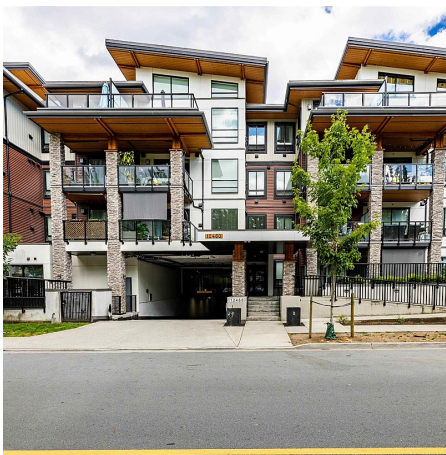

215 12460 191 Street, Pitt Meadows

$524,888

Welcome to THE ORION, one of the newest & the best priced condo in Pitt Meadows! A lovely South Facing condo boasting 1 Bed, 1 Bath plus DEN with 762 sq.ft of living space. This bright home comes with S/S Samsung appliances, beautiful cabinetry & QUARTZ countertops. The MASSIVE Primary Bedroom has a WIC + ensuite. 9' ceilings throughout and a cute Juliet balcony that opens up to a beautiful courtyard view. Conveniently located steps from from the grocery stores, restaurants, theatre and more at the Meadow Vale Shopping Centre. No need to drive anywhere. Easy access to transit & the West Coast Express Pitt Meadows Station is around the corner. Comes with 1 parking and 1 bike storage locker. Pets and Rentals allowed. Schedule your private showing now!

KEY INFORMATION

MLS® R2940011

Residential Attached

Mid Meadows

1 Bedroom

1 Bathroom

762 SF

$246.32 Maintenance Fees

FEATURES

Year Built: 2019

Listed By: RE/MAX 2000 Realty

rennie