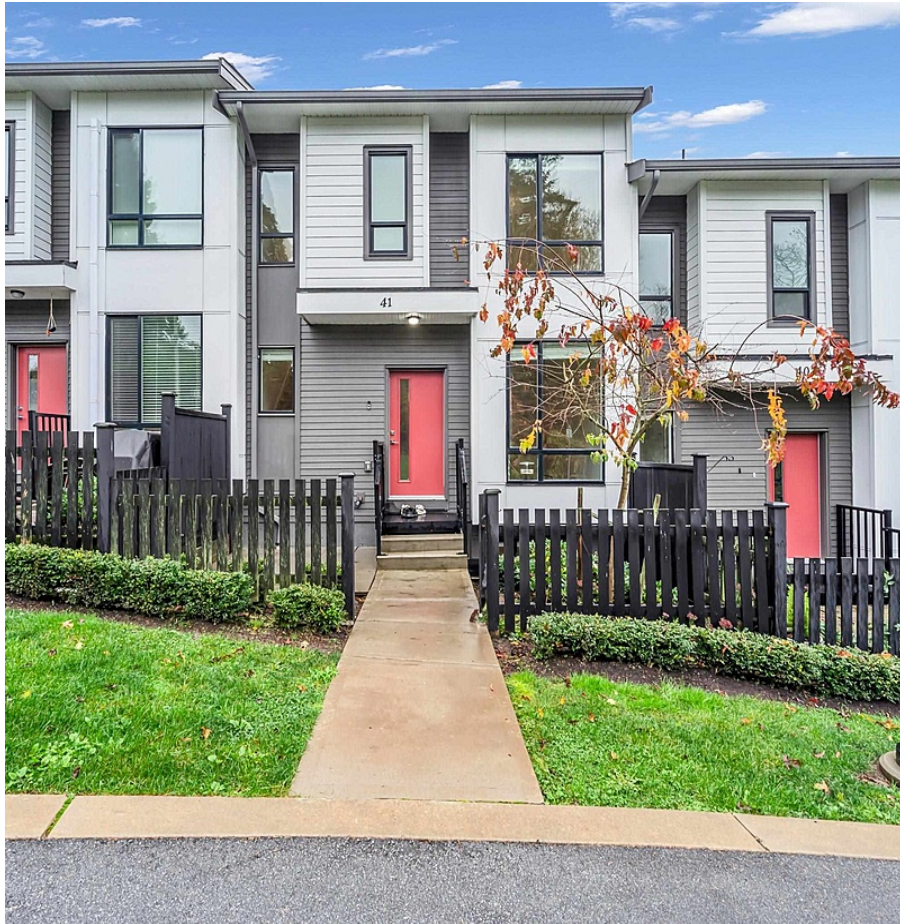

# 41 16433 19 Avenue, Surrey

\$869,900

Welcome to Berkeley Village and make this wonderful townhouse your home! This like new 3 bedroom plus den (can be the fourth bedroom) unit features stylish open-concept floor plan with 9' ceilings on main level, stainless steel appliances, big windows, private balcony, fenced yard, and much more. The complex is very quiet, while every conveniently located blocks from Morgan Crossing shopping center with shops, restaurants, gyms, Wal Mart, etc. The picturesque Whiterock Beach is just a short drive away. Call for your private showing today!

## KEY INFORMATION

MLS® R2940302

Residential Attached

Pacific Douglas

3 Bedrooms

3 Bathrooms

1,406 SF