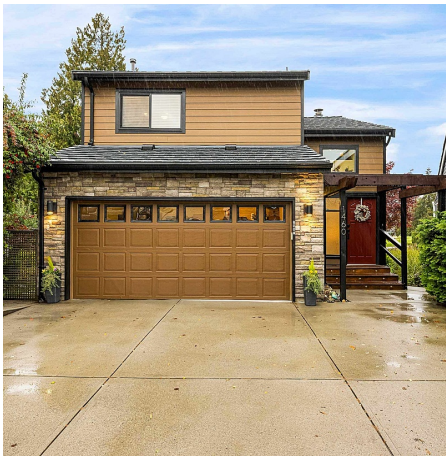

1460 Village Greens Wynd, Delta

$1,698,000

This exquisite home offers sweeping views of Beach Grove golf course, highlighting the pond, and fountain, all framed by a professionally manicured backyard—a true bird paradise. Enjoy the scenery through huge picture windows, covered cozy deck or from the spacious primary bedroom’s Juliette balcony overlooking the course. A large loft provides the option for a third bedroom. Recent upgrades include new Hardie board siding, a 50-year metal roof, and hot water on demand. The beautiful custom kitchen features high-end appliances, and there’s a 6 to 5 foot dry crawl space for ample storage. All just steps to the shops and beach...ready for you to enjoy! Open House Nov 9 2-4

KEY INFORMATION

MLS® R2940708

Residential Detached

Beach Grove

2 Bedrooms

3 Bathrooms

1,670 SF

4,230 SF Lot

FEATURES

Year Built: 1985

Views: BEACH GROVE GOLF COURSE

Listed By: Sutton Group Seafair Realty

rennie