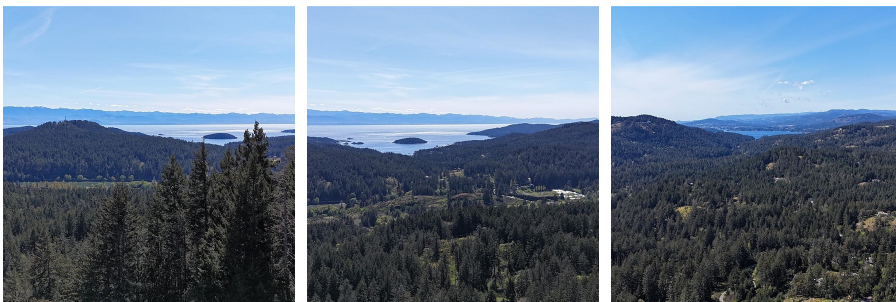

FEATURES

Listed By: Pemberton Holmes Ltd.