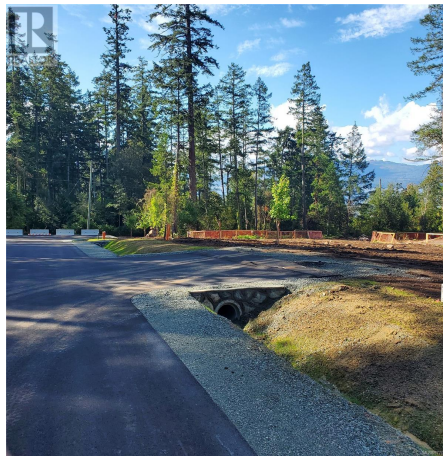

Lot 1 Derrick Rd, North Saanich

$959,000

Six half acre ocean view lots located in the heart of Deep Cove. Be one of the first to build in what will become an enclave of exclusive multi-million dollar homes. Sun drenched south-western exposure with views down Saanich Inlet, level and easy to build on with services at lot line. A five minute stroll down a country lane to the beach, and nature trails at your doorstep. This idyllic country setting feels a world away but so convenient to Sidney shopping, BC Ferries, Victoria International airport, and Victoria. Come discover all that west coast living has to offer. (id:56120)

KEY INFORMATION

MLS® 977095

Land Only

Deep Cove

0 Bedrooms

0 Bathrooms

0 SF

20,000 SF Lot

FEATURES

Listed By: RE/MAX Camosun

rennie