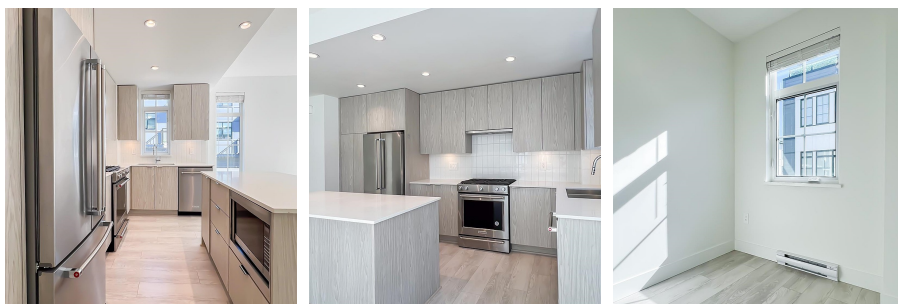

40 2075 Oak Meadows Drive, Surrey

\$939,000

CORNER Unit. South Exposure. 2 Bedroom + Flex : The Boroughs by StreetSide: Phase II- Bexley: The most sought-after Central Location at Grandview Heights in South Surrey Neighbourhood. Walking distance to all shopping amenities including transit and new schools and Community Center. This is a 2 Bed + Flex / 2.5 Bath with a huge ROOFTOP deck for entertaining or quiet times. Secured side by side parking garage. Full access to all 3 clubhouses at "The Boroughs". Blocks away from Future Costco. Quick Possession!! An absolute PLEASURE TO SHOW!!

KEY INFORMATION

MLS® R2941924
Residential Attached
Grandview Surrey
2 Bedrooms
3 Bathrooms
1,398 SF

FEATURES

Year Built: 2023
Listed By: Regent Park Realty Inc.

rennie