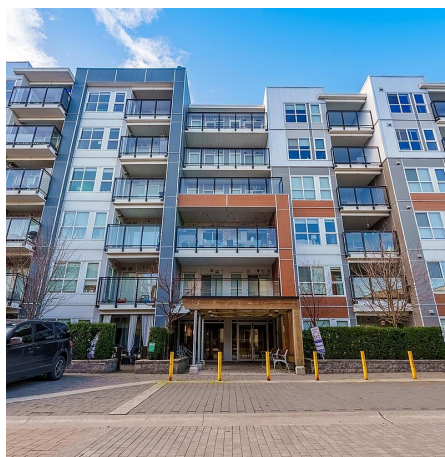

102 10177 River Drive, Richmond

$748,888

At the confluence of river and park, discover a community brimming with unparalleled offerings. Stroll with your pet along the water's edge, refine your moves at the dance studio within, enjoy outdoor meals in the communal courtyard, or indulge in laps within the swimming pool—all within the bounds of Parc Riviera. Utilize the convenience of on-site childcare. Venture out on the greenway for a brief journey to savor takeout sushi. Explore essential retail options at Bridgeport Road, Yaohan Centre, or Aberdeen Centre, all within easy reach. The Skytrain offers swift access to Oakridge or the heart of Vancouver, positioning you there in under 20 minutes.

KEY INFORMATION

MLS® R2941608

Residential Attached

Bridgeport

2 Bedrooms

2 Bathrooms

827 SF

$504.00 Maintenance Fees

FEATURES

Year Built: 2018

Listed By: Macdonald Realty

rennie