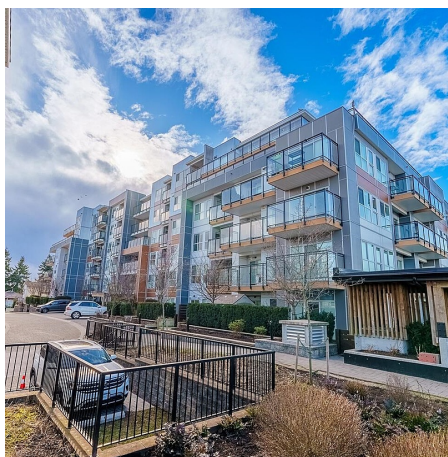

102 10177 River Drive, Richmond

$748,888

At the confluence of river and park, discover a community brimming with unparalleled offerings. Stroll with your pet along the water's edge, refine your moves at the dance studio within, enjoy outdoor meals in the communal courtyard, or indulge in laps within the swimming pool—all within the bounds of Parc Riviera. Utilize the convenience of on-site childcare. Venture out on the greenway for a brief journey to savor takeout sushi. Explore essential retail options at Bridgeport Road, Yaohan Centre, or Aberdeen Centre, all within easy reach. The Skytrain offers swift access to Oakridge or the heart of Vancouver, positioning you there in under 20 minutes.

KEY INFORMATION

MLS® R2941608

Residential Attached

Bridgeport

2 Bedrooms

2 Bathrooms

827 SF

$504.00 Maintenance Fees

FEATURES

Year Built: 2018

Listed By: Macdonald Realty

rennie