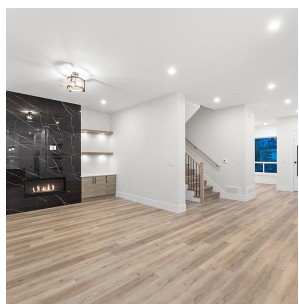

10539 Mcveety Street, Maple Ridge

$1,699,900

This custom-built home features 6 bedrooms and a media room, situated in a prime location near schools and Lougheed Highway. The property boasts a spacious layout with high ceilings, quartz countertops, and a cozy fenced yard. It also includes a two-bedroom legal suite that can serve as a mortgage helper. The spacious garage offers 462 square feet of space, along with a large driveway for ample parking. Please call us for more information!

KEY INFORMATION

MLS® R2942270

Residential Detached

Albion

6 Bedrooms

6 Bathrooms

3,917 SF

4,602 SF Lot

FEATURES

Year Built: 2024

Views: Mountains

Listed By: Royal LePage Little Oak Realty

rennie