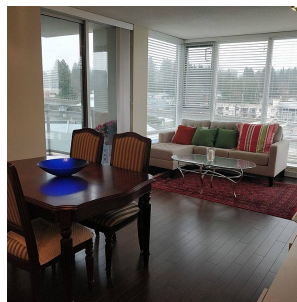

908 9868 Cameron Street, Burnaby

$728,000

One of the best 2bedrooms unit in Burquitlam, SILHOUETTE-Most desirable Concrete building in the Heart of Lougheed Town Centre. Walking distance to Skytrain station, School & Community Center. Very spacious 2 bedrooms 2 Bath . Large Balcony facing North-East with Mountain and City view. Gourmet kitchen, Stainless Steel appliances & Gas stove, lot of cabinets. Gas Range & Microwave. This Premier high-rise condo offers all shopping conveniences including exercise room, guest suite, roof top garden and party room etc. The Bedrooms and sitting room provides the view of mountains and City views. It is just a step to lougheed sky trains station and the next to the lougheed mall. Shopping Mall, good fits gym and save-on-food. Open House Sat 1:30 to 3:30 Pm

KEY INFORMATION

MLS® R2942328

Residential Attached

Sullivan Heights

2 Bedrooms

2 Bathrooms

955 SF

$485.72 Maintenance Fees

FEATURES

Year Built: 2009

Views: CITY N MOUNTAINS

Listed By: Multiple Realty Ltd.

rennie