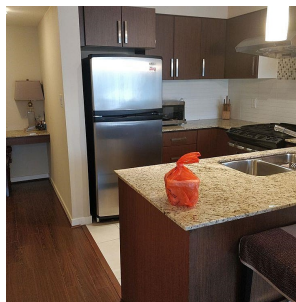

908 9868 Cameron Street, Burnaby

$728,000

One of the best 2bedrooms unit in Burquitlam, SILHOUETTE-Most desirable Concrete building in the Heart of Lougheed Town Centre. Walking distance to Skytrain station, School & Community Center. Very spacious 2 bedrooms 2 Bath . Large Balcony facing North-East with Mountain and City view. Gourmet kitchen, Stainless Steel appliances & Gas stove, lot of cabinets. Gas Range & Microwave. This Premier high-rise condo offers all shopping conveniences including exercise room, guest suite, roof top garden and party room etc. The Bedrooms and sitting room provides the view of mountains and City views. It is just a step to lougheed sky trains station and the next to the lougheed mall. Shopping Mall, good fits gym and save-on-food. Open House Sat 1:30 to 3:30 Pm

KEY INFORMATION

MLS® R2942328

Residential Attached

Sullivan Heights

2 Bedrooms

2 Bathrooms

955 SF

$485.72 Maintenance Fees

FEATURES

Year Built: 2009

Views: CITY N MOUNTAINS

Listed By: Multiple Realty Ltd.

rennie