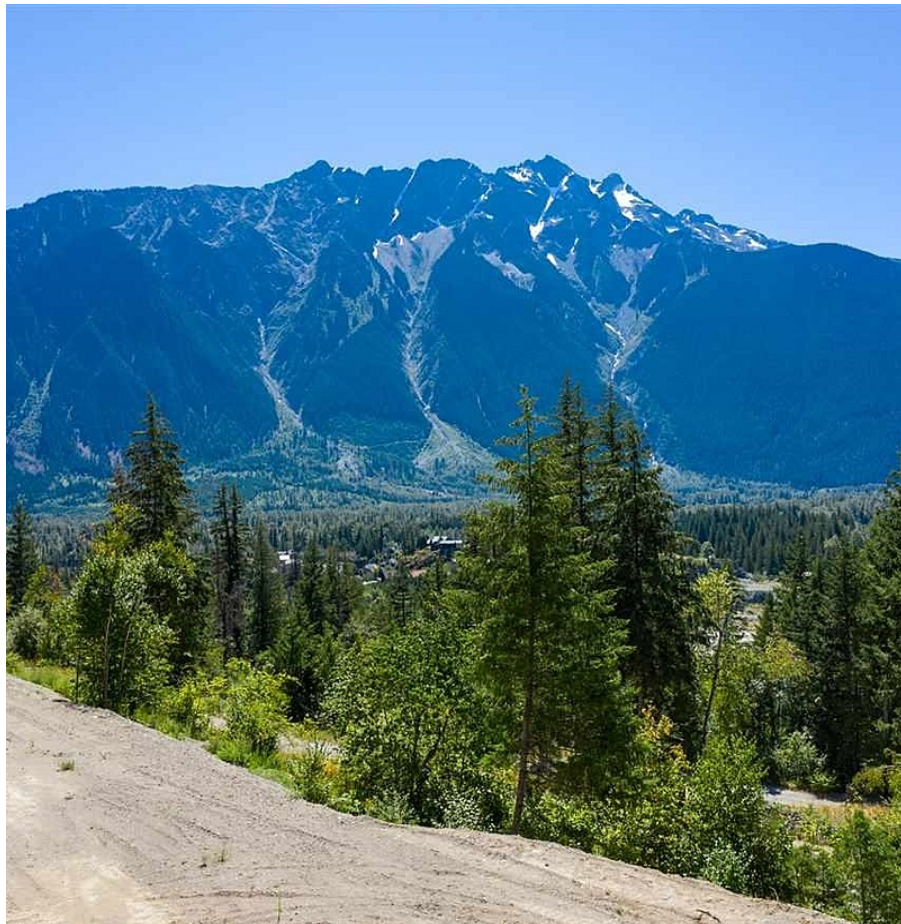

7508 Pebble Creek Drive, Pemberton

\$925,000

An incredible opportunity to build a dream house on the Ridge in Pemberton. Large south facing lot with incredible Mount Currie views with flexibility to have accessory buildings, home based business, and short term rentals. Green wall retention is already in place and ready to go. With some of the best mountain biking, hiking, golf, and horseback riding in your backyard!