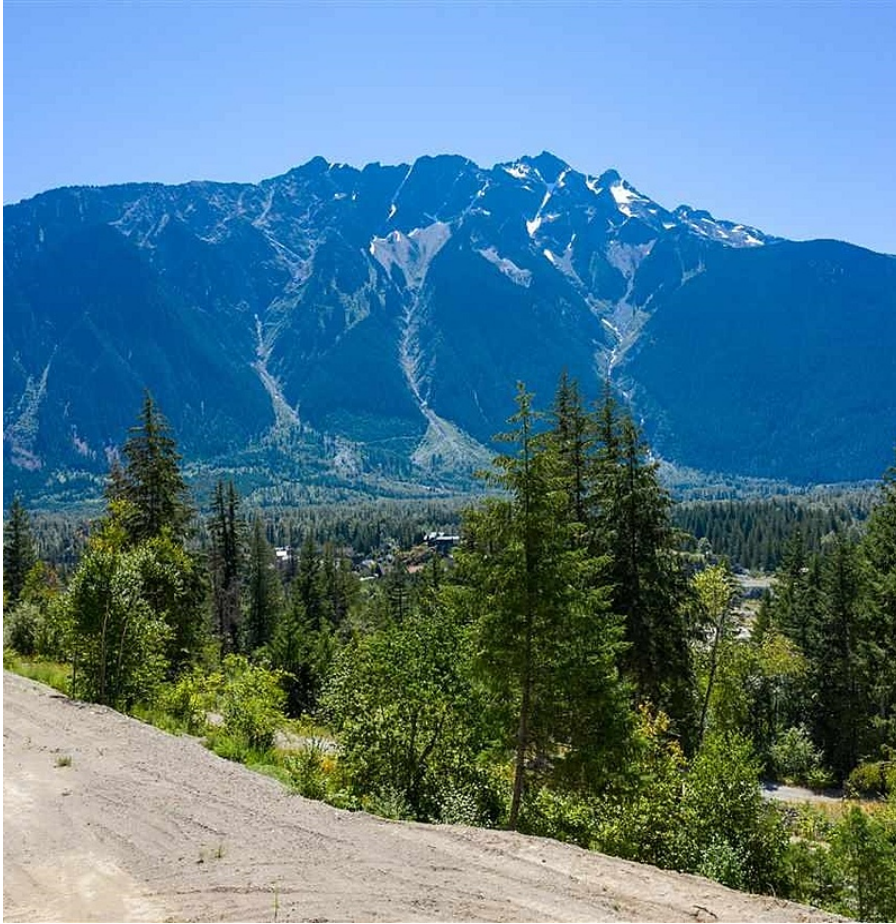

7508 Pebble Creek Drive, Pemberton

\$925,000

An incredible opportunity to build a dream house on the Ridge in Pemberton. Large south facing lot with incredible Mount Currie views with flexibility to have accessory buildings, home based business, and short term rentals. Green wall retention is already in place and ready to go. With some of the best mountain biking, hiking, golf, and horseback riding in your backyard!