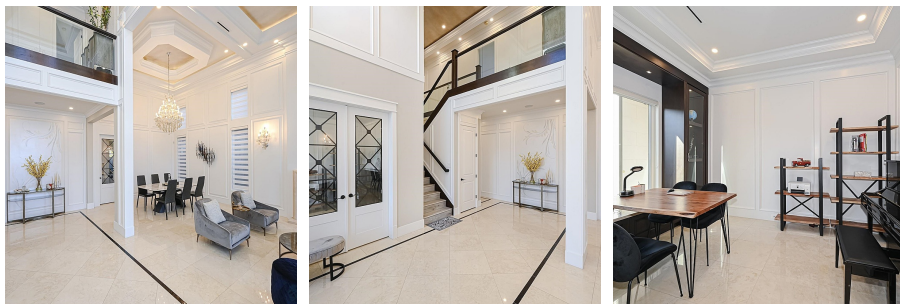

FEATURES

Year Built: 2016

Views: PARK GREEN SPACE

Listed By: Royal Pacific Realty Corp.