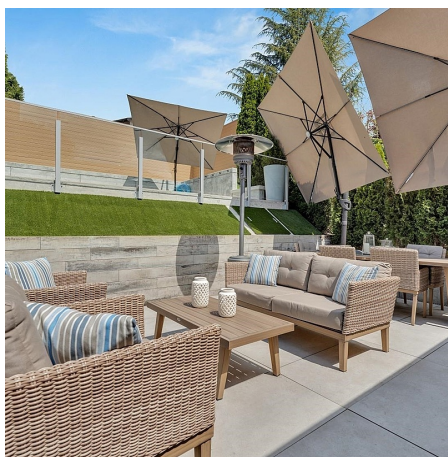

FEATURES

Year Built: 1980

Views: Mountains

Listed By: RE/MAX Sabre Realty Group