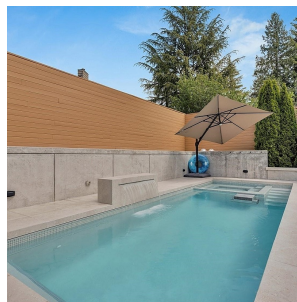

1209 Cypress Place, Port Moody

$1,849,800

Mountain Meadows perfection, cul-de-sac for the kids to play, steps to elementary school and park, with middle and high school an easy walk. Vacation in your own backyard! Resort-like amenities, 2 year old, 4'6" deep concrete pool, built in hot tub, swim spa, waterfall, tanning patio, conversation area, outdoor dining area. Inside the home you have 4 bedrooms, large living and dining room open to the front of the house, kitchen and family room along the back overlooking the yard. Nicely updated, newer windows, newer plumbing and piping.

KEY INFORMATION

MLS® R2943175

Residential Detached

Mountain Meadows

4 Bedrooms

3 Bathrooms

1,896 SF

5,999 SF Lot

FEATURES

Year Built: 1980

Views: Mountains

Listed By: RE/MAX Sabre Realty Group

rennie