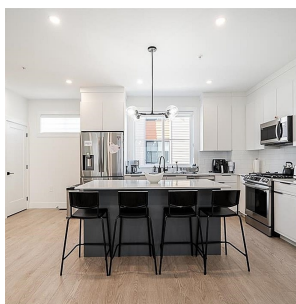

FEATURES

Year Built: 2022
Listed By: YPA Your Property Agent