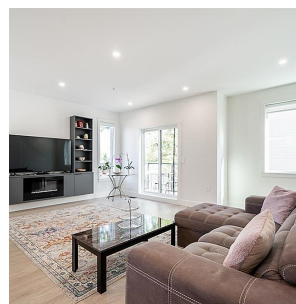

FEATURES

Year Built: 2022
Listed By: YPA Your Property Agent