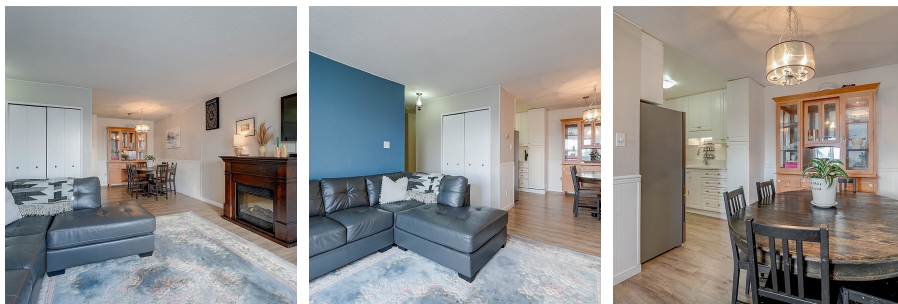

# 403 3235 Quadra St, Saanich

\$479,900

New Price/Rates/5% down = \$2,200/mo(approx). Welcome to this spacious and sun-filled 2-living room, 2-parking spots, and 2-bedroom condo, offering over 1,200 square feet of living space and breathtaking views of the majestic Olympic Mountains. Located in a highly sought-after neighborhood, this home blends the best of comfort, style, and convenience. Just steps away from local shops, cafes, restaurants, and with easy access to public transit and major roads, you'll enjoy a vibrant community with all the amenities you need right at your doorstep. The floor plan is designed for modern living, with large windows that flood the home with natural light, creating a bright and welcoming atmosphere throughout the day. The condo offers a generous living space with two spacious bedrooms, each offering plenty of room for relaxation and storage. Additionally, the den provides a flexible space that could easily be transformed into a second living room, home office, entertainment area, or even a guest room, offering versatility for your lifestyle needs. The kitchen has been thoughtfully updated with brand-new stainless steel appliances, sleek new countertops, and a contemporary hood fan, making it a stylish and functional space for both everyday meals and entertaining guests. The condo has also been updated with new baseboard heaters and modern outlets, ensuring both comfort and practicality in every corner of the home. Step outside onto the large private patio, where you can enjoy the spectacular views of the Olympic Mountains, whether you're sipping your morning coffee, watching the sunset, or hosting a barbecue with friends and family. The outdoor space is perfect for relaxation or outdoor entertaining, offering a peaceful retreat right at home. No more street parking worries! Enjoy the peace of mind that comes with two assigned parking spaces. This condo is not only a beautiful living space but also offers an ideal location with everything you need...