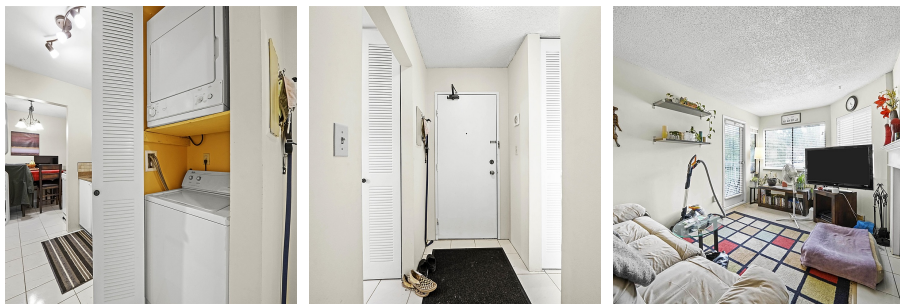

FEATURES

Year Built: 1981

Listed By: Royal LePage Elite West