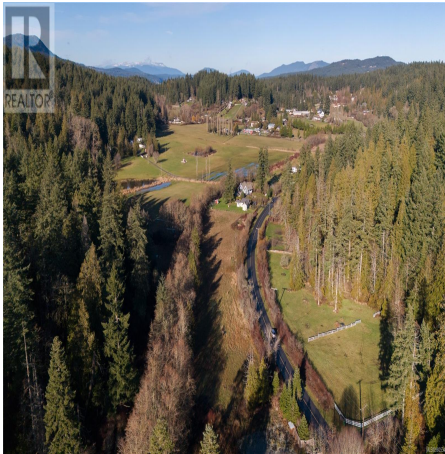

5920 Wallace Dr, Saanich

\$1,999,000

Step into a home where timeless Victorian farmhouse design meets modern living. This exquisite property frames the classic charm of a bygone era with contemporary comforts - a truly unique find. Nestled in the Agricultural Land Reserve (ALR), this property offers a sprawling 6+ acres of pastoral land. It's an idyllic setting for those who dream of a peaceful country lifestyle. The property is a blank canvas with many possible uses to suit your lifestyle. Hobby farmers to car enthusiasts will revel in the potential. The home features both rustic pine and patina concrete floors, soaring vaulted ceilings and exposed wood beams – a harmonious blend that echoes the natural surroundings. Designed with social gatherings in mind, this home boasts a spacious kitchen that seamlessly flows into the dining and family room. It's the perfect setup for memorable gatherings, cozy family dinners or grand celebrations. The primary suite is a haven of privacy featuring two private balconies. It's a personal retreat that promises serene views and a peaceful escape from the daily hustle. Each bedroom in this home comes with its own ensuite bathroom, ensuring privacy and convenience for family and guests alike. A covered verandah encircles the home, offering a tranquil space to enjoy the outdoors in any weather. While sipping a morning coffee or enjoying an evening breeze, this is the perfect spot for relaxation. It's a thoughtful feature that adds a touch of luxury to everyday living. With its own hay field, you have the unique opportunity to create farm status, embracing sustainable living. An added bonus is the detached workshop with its own designated driveway, separate from the main house. This is perfect for the woodworker or hobbyist in the family. A large gravel parking pad on site with its own driveway is the perfect spot for storage. Offering a blend tranquility, luxurious comfort and sustainable living. Priced well below assessed value! (id:56120)