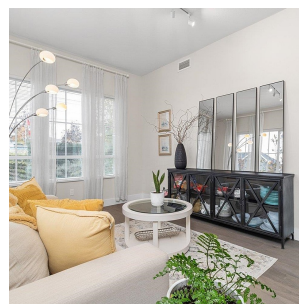

103 5535 Admiral Way, Delta

$1,160,000

Pilothouse at Hampton Cove ! The lifestyle you have been waiting for. A unique collection of waterfront residences in a scenic community nestled between a golf course & yacht club with direct access to the 16 km Millennium Trail. This spacious 3 bed, 2 bath southwest exposed corner suite is 1357 sq. ft. & boasts open concept living with expansive windows for lots of natural light. Shows beautifully ! There is also direct street access...perfect for dog walking. Features 2 side by side parking stalls & a large self contained locker. Enjoy country club living at the residents only "Hampton Club" featuring over 12,000 sq. ft. of resort style amenities. Yes....you can have it all ! Truly a rare find !

KEY INFORMATION

MLS® R2943724

Residential Attached

Neilsen Grove

3 Bedrooms

2 Bathrooms

1,357 SF

$683.80 Maintenance Fees

FEATURES

Year Built: 2021

Views: OVER GREENBELT COURTYARD

Listed By: Sutton Group Seafair Realty

rennie