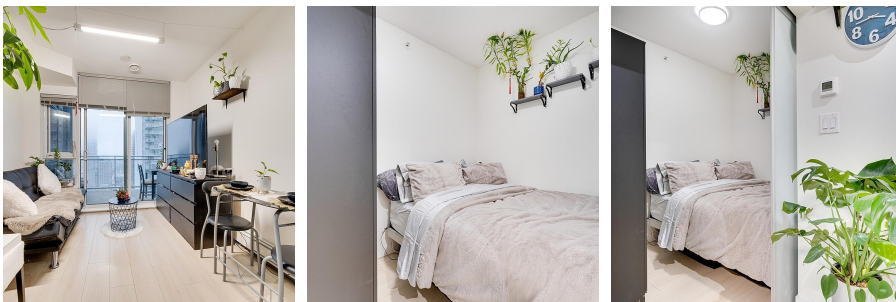

FEATURES

Year Built: 2019

Views: City View

Listed By: Royal Pacific Realty (Kingsway) Ltd.